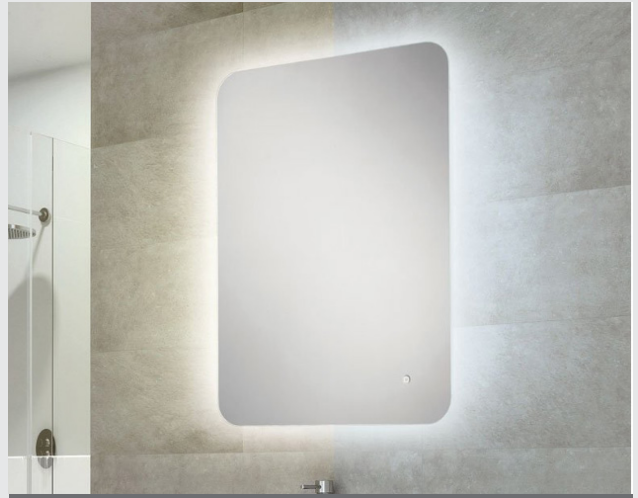

Bathroom LED Mirrors

Ambience