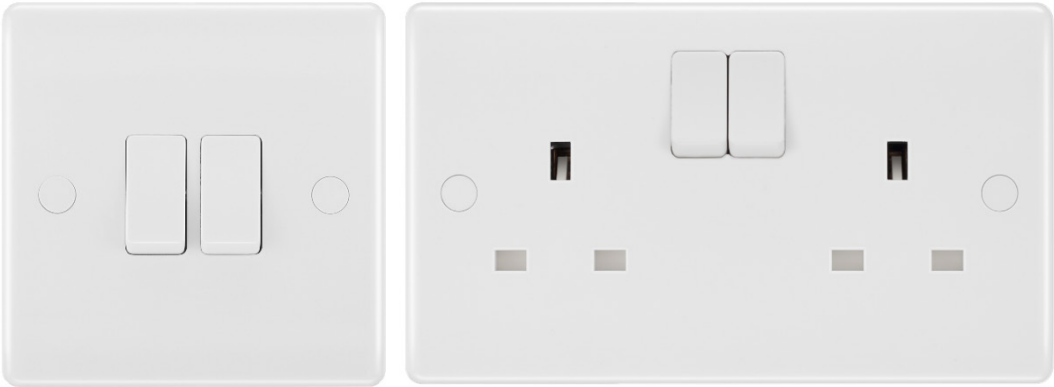

Electrical Socket Faceplates

WHITE